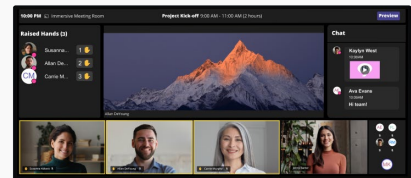

MAXHUB UW105NA 105" 5K Ultra-Wide Display

- Native 5K professional display in 21:9 format to expand collaboration
- Tailor-made for Signature Microsoft Teams Rooms to enable more immersive and inclusive meeting experiences
- Robust protection against environmental factors with durable conformal coating
- Seamlessly integrate with room control systems via RS232 or IP interfaces
- Built-in screen sharing for effortless collaboration through USB or wirelessly