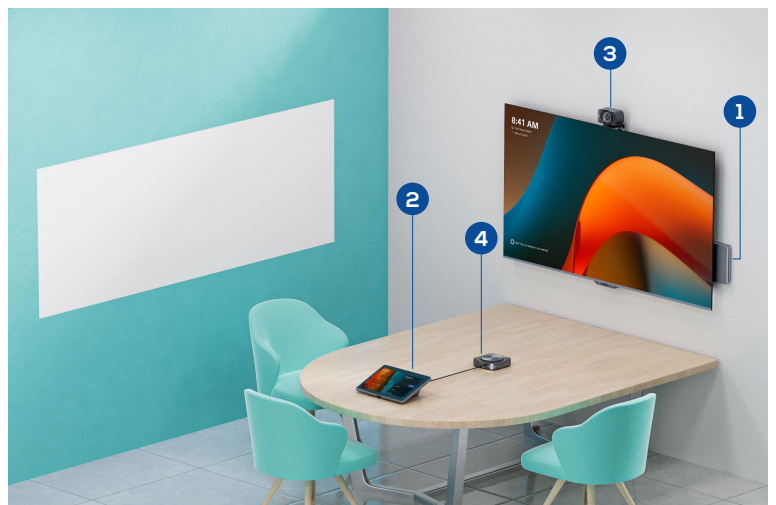

MAXHUB XCore Kit

Empowering the switch from BYOD to Microsoft Teams Rooms smart spaces

This remarkable Kit boasts a powerful 12th Gen Intel® Core™ Processor and a high-resolution 10.1-inch Teams Rooms console with a motion sensor.

Together, they help empower the switch to Microsoft Teams Rooms smart spaces for BYOD scenarios, by enhancing Teams-native audio and video experiences while accommodating cost-balance needs.

An extra flexible MTR solution for an enhanced user experience

MAXHUB XT10-WS Kit

Expanding on the foundation laid by the XCore Kit, the MAXHUB XT10-WS Kit comprises a high-quality Speakerphone UC BM35 and USB Camera UC W31. Catering to participants' dynamic audio and video needs, this bundle provides a flexible and seamless collaboration experience.