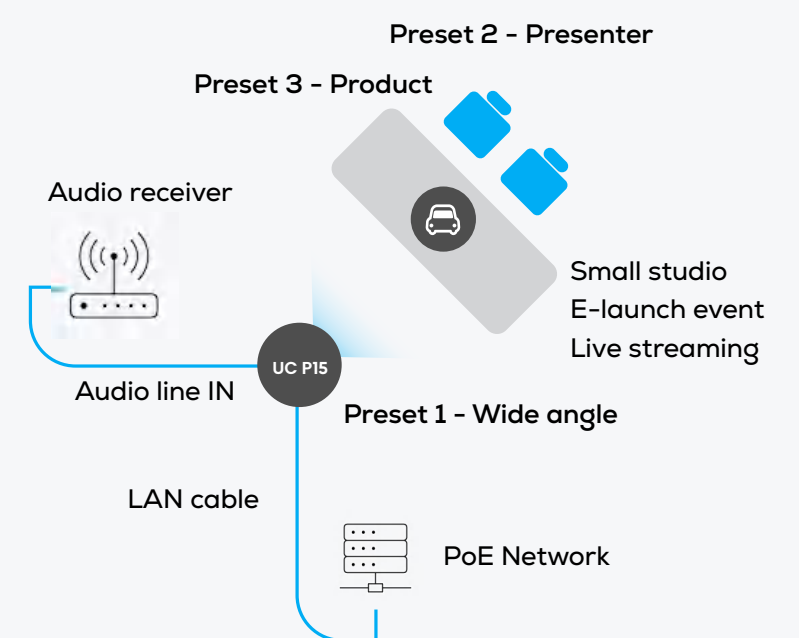

Lifelike and natural images even in dimly lit meeting rooms.

USE CASE

Large meeting room

Teaching and learning

Small studio streaming

SUPPORTS POPULAR VIDEO CONFERENCING PLATFORMS

Works with what you have. The UC P15 is compatible with Zoom, Microsoft Teams, RingCentral, Cisco Webex, Google Meet, and other popular platforms.

SCALABLE FROM MEDIUM TO LARGE- ROOM APPLICATIONS

The bundled solution with UC BM35 allows for deployment and collaboration in a wide range of large spaces.

Full HD 12x Zoom PTZ Camera (UC P15)

Zoom	12x Optical Zoom, 16x Digital Zoom (Total 196x)
Resolution	Full HD 1080P
DFOV	85.2°

Dual Daisy Chain Speakerphone (UC BM35)

Voice Pickup	Up to 12m
Microphones	16-mic array combined
Daisy chain	BT wireless cascading

MULTIPLE CONTROL OPTIONS

Tailor the camera operation based on the environment with multiple control options including web interface, software & USB, IP network, serial control, and infrared remote control

Network Features

- Video Compression:H.264/MJPEG
- Dual Video Stream
- Main Stream Resolution: 1920x1080, 1280x720, 1024x576,960x540,640x480,640x360
- Sub Stream Resolution: 1280x720, 1024x576, 720x480,720x408,640x360,320x240, 320x180
- Video Bit Rate: 32Kbps ~ 102400Kbps
- Bit Rate Type: Variable Rate, Fixed Rate
- Frame Rate: 50Hz: 1~ 50fps, 60Hz: 1~ 60fps
- Audio Compression: AAC
- Audio Bit Rate: 96Kbps, 128Kbps, 256Kbps
- Support protocols: TCP/IP, HTTP, RTSP, RTMP, ONVIF, DHCP, Multicast, etc.