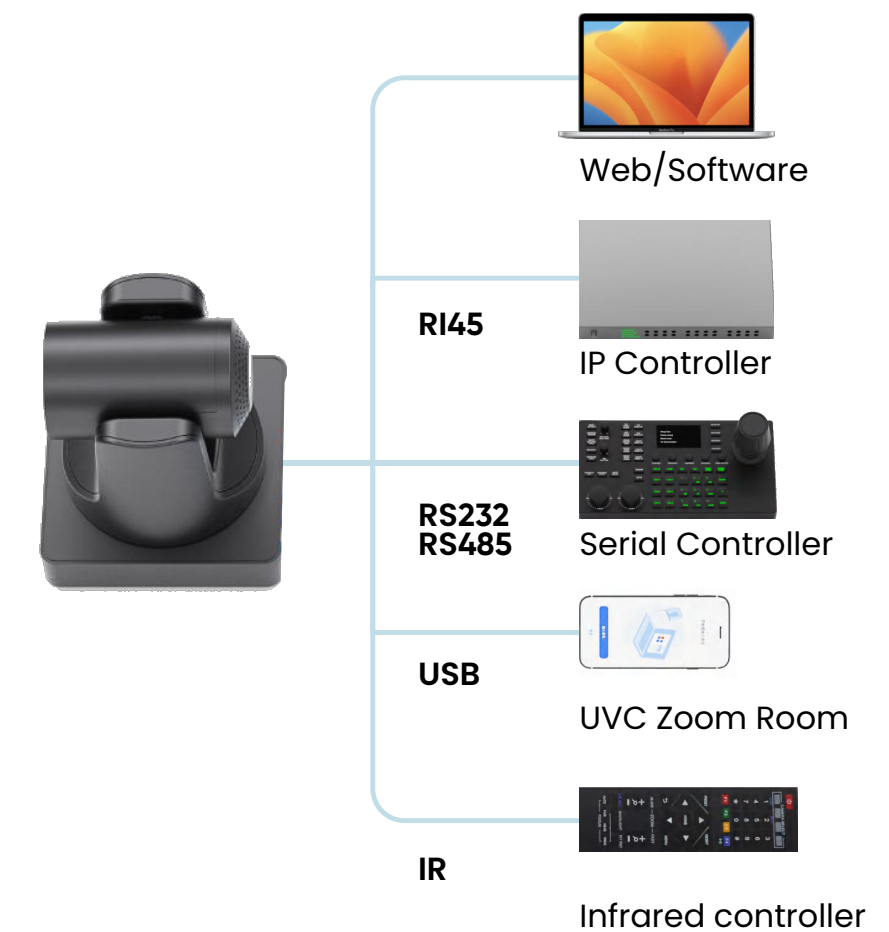

Lifelike and natural images even in dimly lit meeting rooms.

USE CASE

Large meeting room

Teaching and learning

Small studio streaming

SUPPORTS POPULAR VIDEO CONFERENCING PLATFORMS

Works with what you have. The UC P15 is compatible with Zoom, Microsoft Teams, RingCentral, Cisco Webex, Google Meet, and other popular platforms.

SCALABLE FROM MEDIUM TO LARGE- ROOM APPLICATIONS

The bundled solution with UC BM35 allows for deployment and collaboration in a wide range of large spaces.

Full HD 12x Zoom PTZ Camera (UC P15)

Zoom	12x Optical Zoom, 16x Digital Zoom (Total 196x)
Resolution	Full HD 1080P
DFOV	85.2°

Dual Daisy Chain Speakerphone (UC BM35)

Voice Pickup	Up to 12m
Microphones	16-mic array combined
Daisy chain	BT wireless cascading

MULTIPLE CONTROL OPTIONS

Tailor the camera operation based on the environment with multiple control options including web interface, software & USB, IP network, serial control, and infrared remote control

Power

- Simultaneous power input: Power jack DC 12V/ USB DC 5V/ PoE (802.3af)
- Current Consumption: 12V 1.0A (Max) / 5V 1.5A (Max)
- Power Consumption: 12W (Max)

Input/ Output Port

- USB 3.1 Type-C
- HDMI 1.4b
- RJ45, 10/100Mbps Ethernet
- 3.5mm Jack, Line In
- RS232, 8pin mini DIN
- RS485, 2-core Phoenix Port
- Power Jack, EITA type DC IN 12V