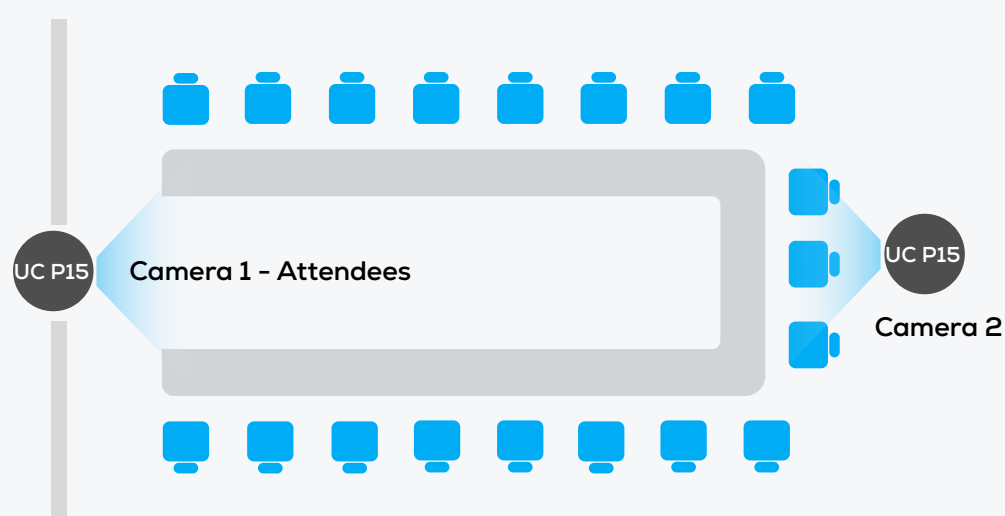

Lifelike and natural images even in dimly lit meeting rooms.

USE CASE

Large meeting room

Teaching and learning

Small studio streaming

SUPPORTS POPULAR VIDEO CONFERENCING PLATFORMS

Works with what you have. The UC P15 is compatible with Zoom, Microsoft Teams, RingCentral, Cisco Webex, Google Meet, and other popular platforms.

SCALABLE FROM MEDIUM TO LARGE- ROOM APPLICATIONS

The bundled solution with UC BM35 allows for deployment and collaboration in a wide range of large spaces.

Full HD 12x Zoom PTZ Camera (UC P15)

Zoom	12x Optical Zoom, 16x Digital Zoom (Total 196x)
Resolution	Full HD 1080P
DFOV	85.2°

Network Features

- Video Compression:H.264/MJPEG
- Dual Video Stream
- Main Stream Resolution: 1920x1080, 1280x720, 1024x576,960x540,640x480,640x360
- Sub Stream Resolution: 1280x720, 1024x576, 720x480,720x408,640x360,320x240, 320x180
- Video Bit Rate: 32Kbps ~ 102400Kbps
- Bit Rate Type: Variable Rate, Fixed Rate
- Frame Rate: 50Hz: 1~ 50fps, 60Hz: 1~ 60fps
- Audio Compression: AAC
- Audio Bit Rate: 96Kbps, 128Kbps, 256Kbps
- Support protocols: TCP/IP, HTTP, RTSP, RTMP, ONVIF, DHCP, Multicast, etc.

Power

- Simultaneous power input: Power jack DC 12V/ USB DC 5V/ PoE (802.3af)
- Current Consumption: 12V 1.0A (Max) / 5V 1.5A (Max)
- Power Consumption: 12W (Max)

Input/ Output Port

- USB 3.1 Type-C
- HDMI 1.4b
- RJ45, 10/100Mbps Ethernet
- 3.5mm Jack, Line In
- RS232, 8pin mini DIN
- RS485, 2-core Phoenix Port
- Power Jack, EITA type DC IN 12V