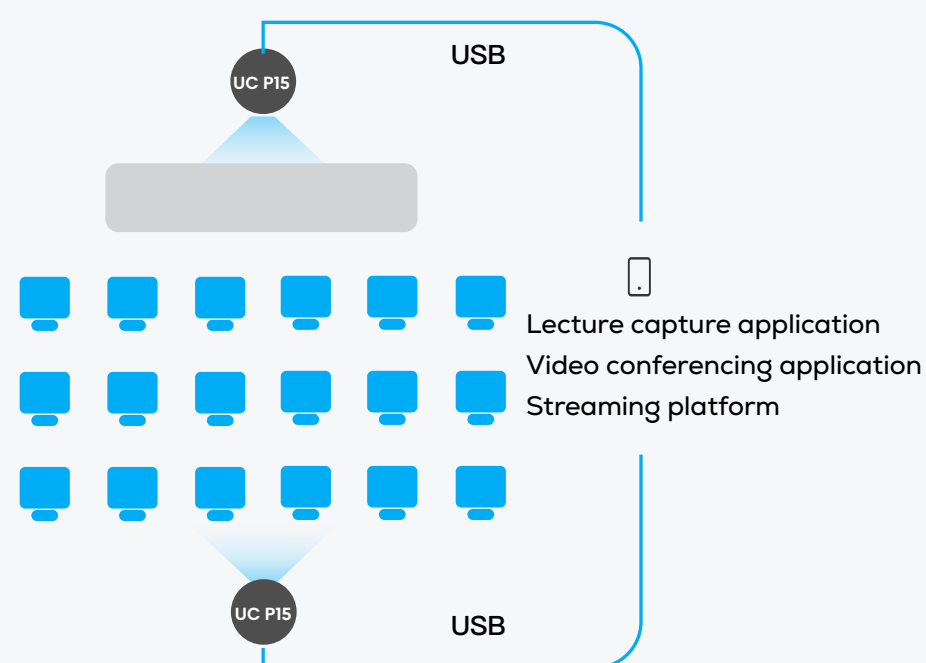

Lifelike and natural images even in dimly lit meeting rooms.

USE CASE

Large meeting room

Teaching and learning

Small studio streaming

SUPPORTS POPULAR VIDEO CONFERENCING PLATFORMS

Works with what you have. The UC P15 is compatible with Zoom, Microsoft Teams, RingCentral, Cisco Webex, Google Meet, and other popular platforms.

SCALABLE FROM MEDIUM TO LARGE- ROOM APPLICATIONS

The bundled solution with UC BM35 allows for deployment and collaboration in a wide range of large spaces.

Full HD 12x Zoom PTZ Camera (UC P15)

Zoom	12x Optical Zoom, 16x Digital Zoom (Total 196x)
Resolution	Full HD 1080P
DFOV	85.2°

Dual Daisy Chain Speakerphone (UC BM35)

Voice Pickup	Up to 12m
Microphones	16-mic array combined
Daisy chain	BT wireless cascading

MULTIPLE CONTROL OPTIONS

Tailor the camera operation based on the environment with multiple control options including web interface, software & USB, IP network, serial control, and infrared remote control

Network Features

- Video Compression:H.264/MJPEG
- Dual Video Stream
- Main Stream Resolution: 1920x1080, 1280x720, 1024x576,960x540,640x480,640x360
- Sub Stream Resolution: 1280x720, 1024x576, 720x480,720x408,640x360,320x240, 320x180
- Video Bit Rate: 32Kbps ~ 102400Kbps
- Bit Rate Type: Variable Rate, Fixed Rate
- Frame Rate: 50Hz: 1~ 50fps, 60Hz: 1~ 60fps
- Audio Compression: AAC
- Audio Bit Rate: 96Kbps, 128Kbps, 256Kbps
- Support protocols: TCP/IP, HTTP, RTSP, RTMP, ONVIF, DHCP, Multicast, etc.