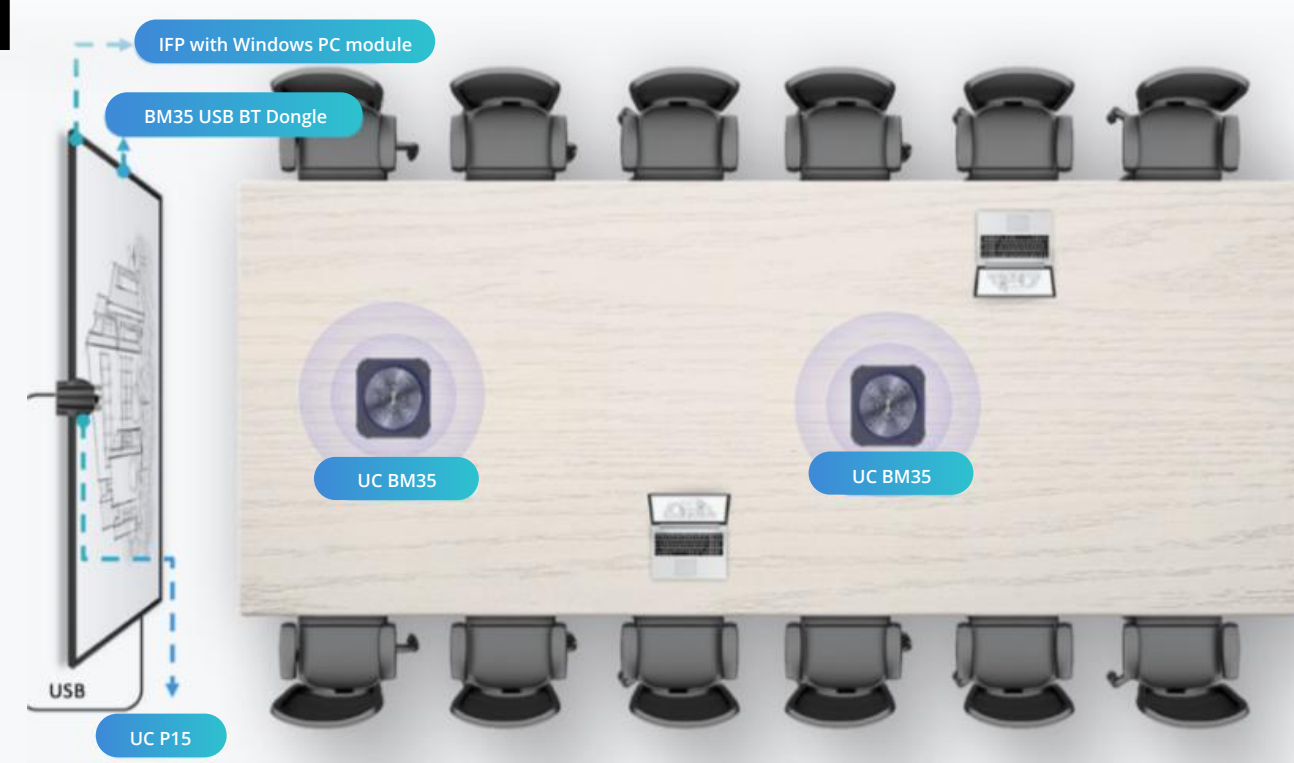

MAXHUB UC P15

Full HD PTZ Camera with Clear Video Imagery for Medium to Large Meeting Room

Smooth Full HD Video with 60 fps maximum frame rate

Experience life-like video even in challenging meeting room illumination

Lifelike and natural images even in dimly lit meeting rooms.

USE CASE

Large meeting room

Teaching and learning

Small studio streaming

SUPPORTS POPULAR VIDEO CONFERENCING PLATFORMS

Works with what you have. The UC P15 is compatible with Zoom, Microsoft Teams, RingCentral, Cisco Webex, Google Meet, and other popular platforms.

SCALABLE FROM MEDIUM TO LARGE- ROOM APPLICATIONS

The bundled solution with UC BM35 allows for deployment and collaboration in a wide range of large spaces.

Full HD 12x Zoom PTZ Camera (UC P15)

Zoom	12x Optical Zoom, 16x Digital Zoom (Total 196x)
Resolution	Full HD 1080P
DFOV	85.2°

Dual Daisy Chain Speakerphone (UC BM35)

Voice Pickup	Up to 12m
Microphones	16-mic array combined
Daisy chain	BT wireless cascading

MULTIPLE CONTROL OPTIONS

Tailor the camera operation based on the environment with multiple control options including web interface, software & USB, IP network, serial control, and infrared remote control