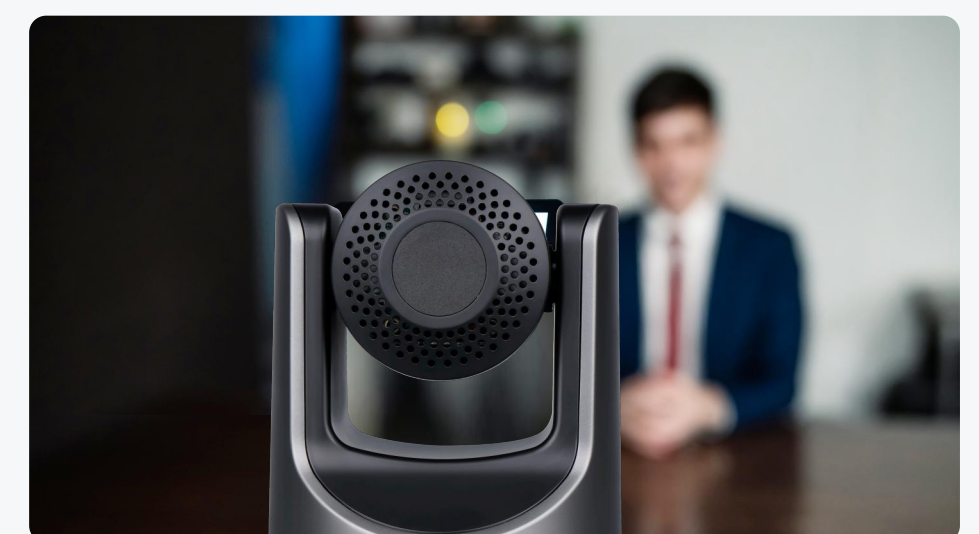

Lifelike and natural images even in dimly lit meeting rooms.

USE CASE

Large meeting room

Teaching and learning

Small studio streaming

SUPPORTS POPULAR VIDEO CONFERENCING PLATFORMS

Works with what you have. The UC P15 is compatible with Zoom, Microsoft Teams, RingCentral, Cisco Webex, Google Meet, and other popular platforms.