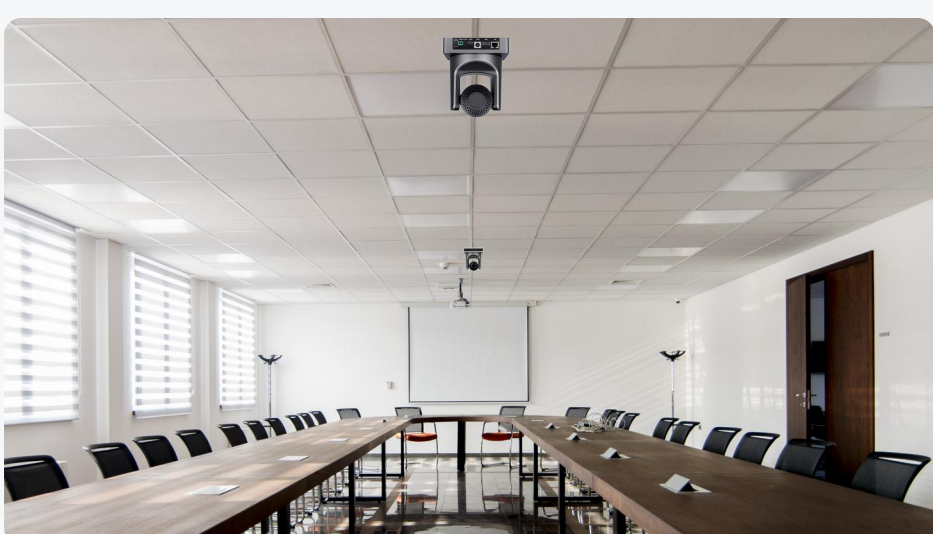

Lifelike and natural images even in dimly lit meeting rooms.

USE CASE

Large meeting room

Teaching and learning

Small studio streaming

SUPPORTS POPULAR VIDEO CONFERENCING PLATFORMS

Works with what you have. The UC P15 is compatible with Zoom, Microsoft Teams, RingCentral, Cisco Webex, Google Meet, and other popular platforms.