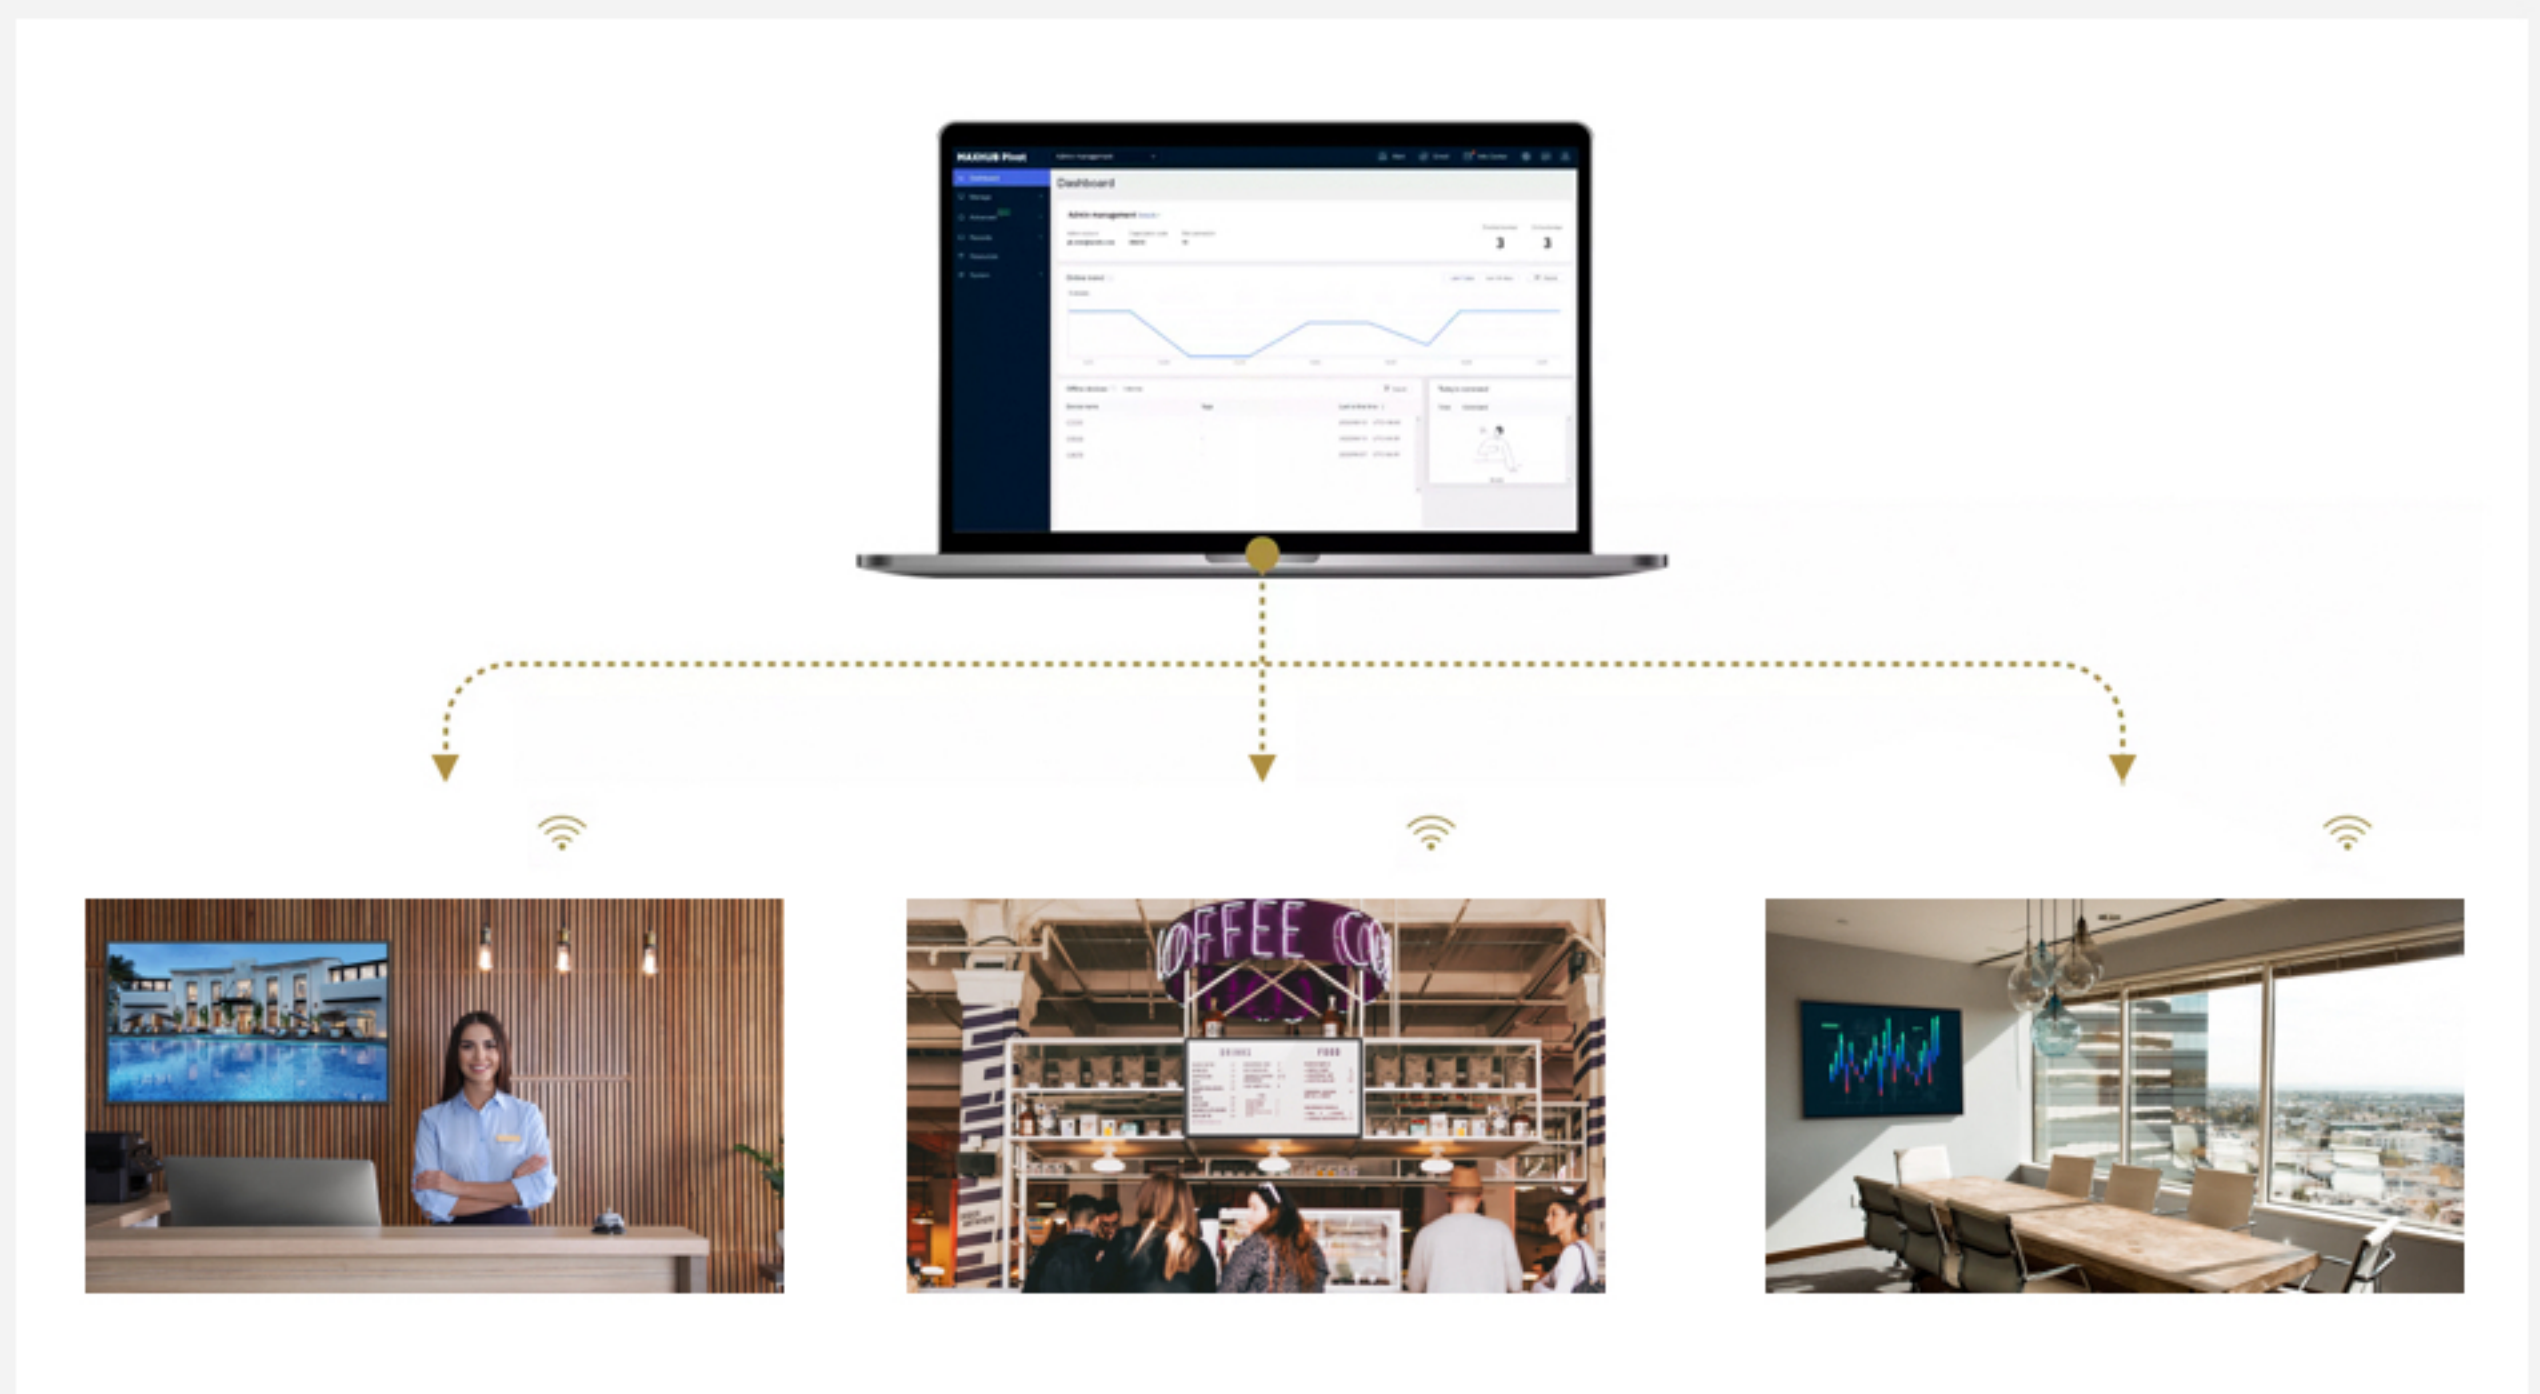

Stable and multifunctional design for business

Effortlessly manage and distribute content

Crystal-Clear Detail, Anywhere

The combination of 4K UHD resolution and high brightness ensures true-to-life detail.

Conformal coating reduces the risk of damage from salt, dust, and humidity, ensuring stable device performance.

Stable and Multifunctional Design for Business

Our non-glare coating provides a clear view, even in bright outdoor conditions, while the increased level of haze visibility improves text readability.

The full-function USB Type-C supports ScreenShare, making content sharing easy. NetworkShare allows for effortless network sharing, and the 65W power output enables connected PC charging that is faster than a typical charger.

Choose from screen sizes of 43", 55", 65", 75", 86", and 98" to meet your application needs.

Effortlessly Manage and Distribute Content

MAXHUB Pivot is a device management tool that enables IT administrators to efficiently manage devices and remotely distribute content.